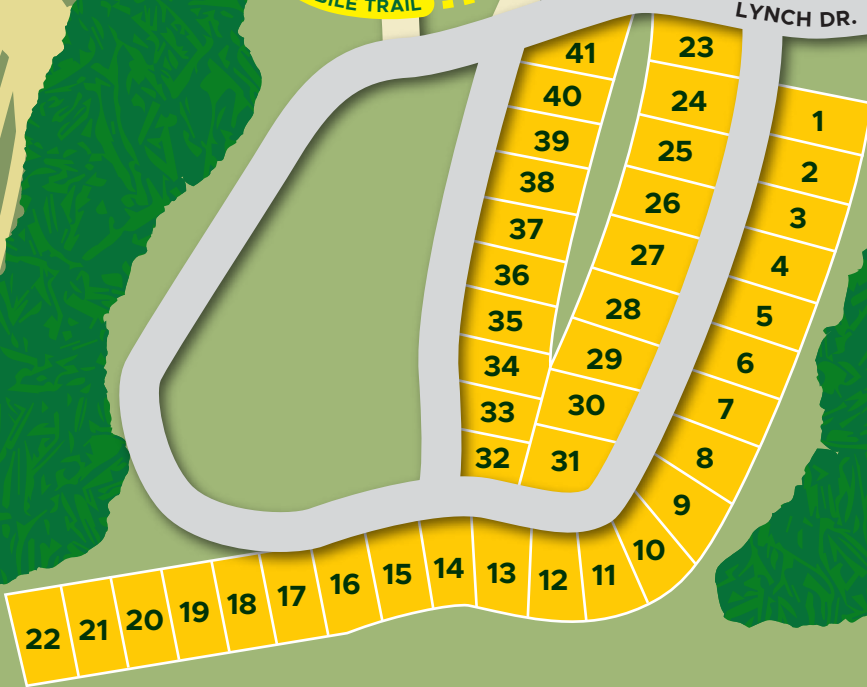

479 Lake Ave.
Lake Luzerne, NY 12846

(518) 696-3113

www.halfmileranch.com

YOUR SITE #

FOREST

FOREST

FOREST

FISHING POND

FOREST

SNOW MOBILE TRAIL

LYNCH DR.

LYNCH DR.

- RV SITE FHU
- TENT SITE
- LODGE (RENTAL)
- RANGER/CHECK IN
- MOTEL (6 ROOMS)
- BATH HOUSE/RESTROOM
- SWIMMING POOL
- SNOW MOBILE TRAILS
- PLAYGROUND
- WATER

479 Lake Ave.
Lake Luzerne, NY 12846

(518) 696-3113

www.halfmileranch.com

Countryside Getaway

Come relax and get away from the hustle and bustle. Enjoy the wide-open space surrounded by the lush Adirondack National Park. You can stay with us by either RV, tent, or in our onsite Motel & Cabins. For work or vacation, we have something for everyone to enjoy.

RATES

- TENT SITE \$52/night
- RV SITE FULL HOOK-UP \$85/night
- ADDITIONAL VISTOR DAY RATE
 - Adult \$7
 - Children \$2
- SEASONAL RV SITE Call for Quote
- BOAT & RV STORAGE Call for Quote

Call for Motel Rates • We are Pet Friendly!